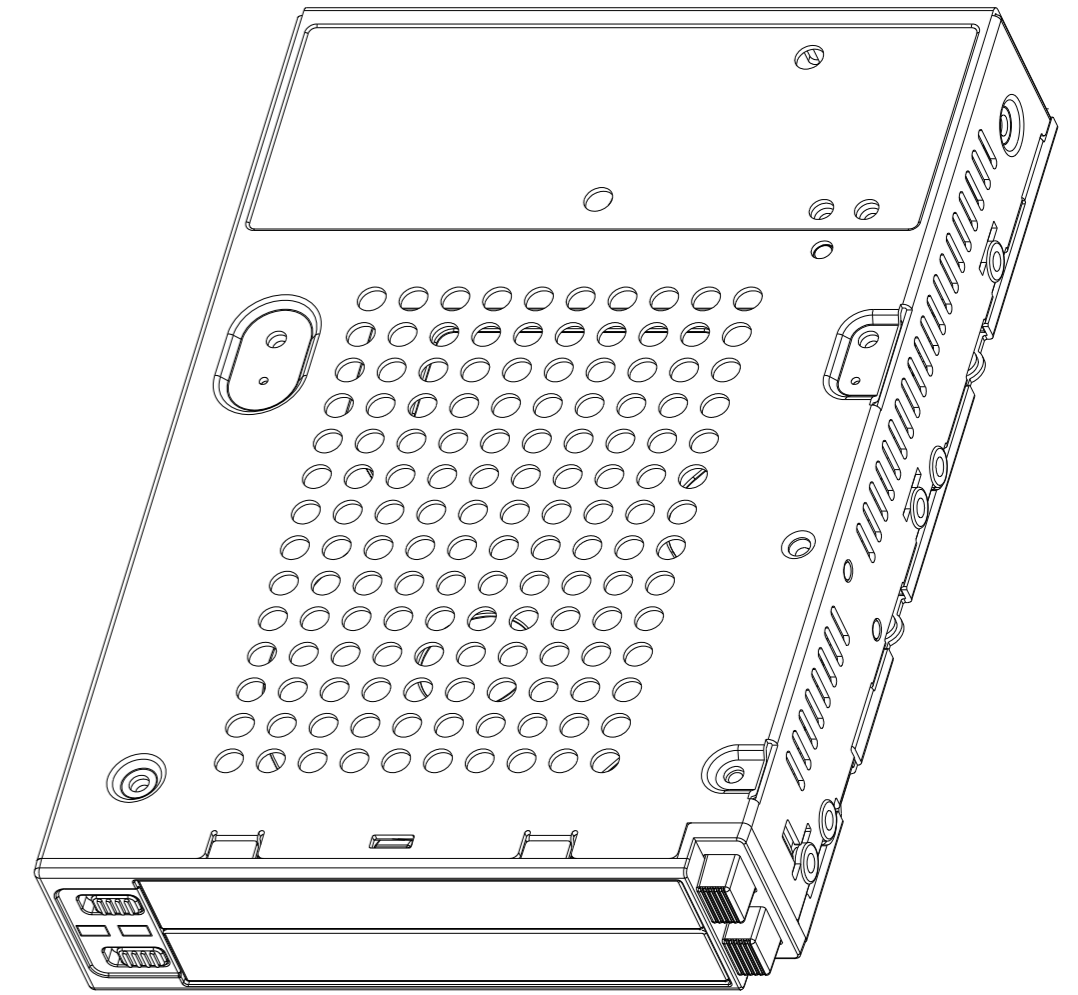

Revision History						
REV	EC No.	DATE (yy/mm/dd)	UPDATE DESCRIPTION	DESIGNER	APPROVE	REMARK
			As Shown	Calvin		

IR2770外觀尺寸圖

THIS DRAWING AND SPECIFICATIONS, HEREIN, ARE THE PROPERTY OF RAIDON INTERNATIONAL AND SHALL NOT BE REPRODUCED, COPIED, OR USED IN WHOLE OR IN PART AS THE BASIS FOR THE MANUFACTURE OR SALE OF ITEMS WITHOUT WRITTEN PERMISSION, RAIDON INTERNATIONAL.

MATERIAL (SPEC) ASSY		SCALE 1:1 [1.1]		RAIDON <i>CONFIDENTIAL</i>			
FINISH		ANGLE					
SELECT V		V		UNIT mm		MODEL NO. IR2770	
DIM TOL		A B C D		SHEET 1 of 1		PART NO. -	
0-5		±0.02 ±0.05 ±0.1 ±0.2		REV 1.0		VER -	
6-10		±0.05 ±0.1 ±0.15 ±0.3		SHEET SIZE A2		DESIGNER Calvin	
11-50		±0.1 ±0.15 ±0.20 ±0.5		APPROVED			
50-100		±0.15 ±0.2 ±0.25 ±1					
101+		±0.15% ±0.2% ±0.25% ±1.0%					