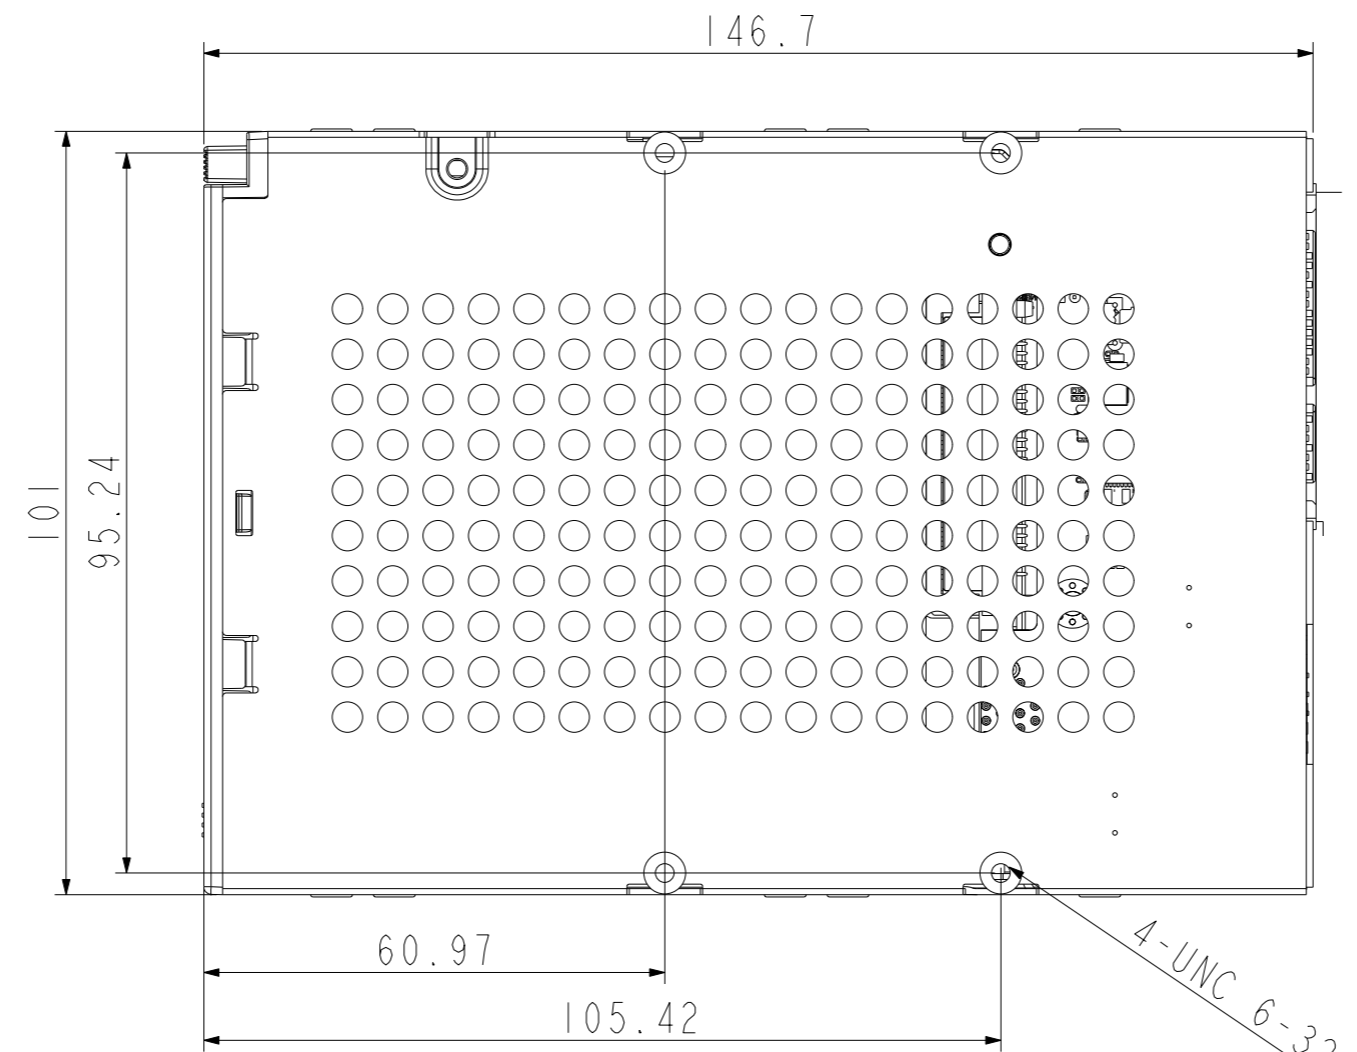

Revision History						
REV	EC No.	DATE (yy/mm/dd)	UPDATE DESCRIPTION	DESIGNER	APPROVE	REMARK
			As Shown	Calvin		

IR2770外觀尺寸圖

THIS DRAWING AND SPECIFICATIONS, HEREIN, ARE THE PROPERTY OF RAIDON INTERNATIONAL AND SHALL NOT BE REPRODUCED, COPIED, OR USED IN WHOLE OR IN PART AS THE BASIS FOR THE MANUFACTURE OR SALE OF ITEMS WITHOUT WRITTEN PERMISSION, RAIDON INTERNATIONAL.

MATERIAL (SPEC) ASSY		SCALE 1:1 [1.1]		RAIDON <i>CONFIDENTIAL</i>			
FINISH		ANGLE					
SELECT V		V		UNIT mm		MODEL NO. IR2770	
DIM TOL		A B C D		SHEET 1 of 1		PART NO. -	
0-5		±0.02 ±0.05 ±0.1 ±0.2		REV 1.0		VER -	
6-10		±0.05 ±0.1 ±0.15 ±0.3		SHEET SIZE A2		DESIGNER Calvin	
11-50		±0.1 ±0.15 ±0.20 ±0.5		APPROVED			
50-100		±0.15 ±0.2 ±0.25 ±1					
101+		±0.15% ±0.2% ±0.25% ±1.0%					