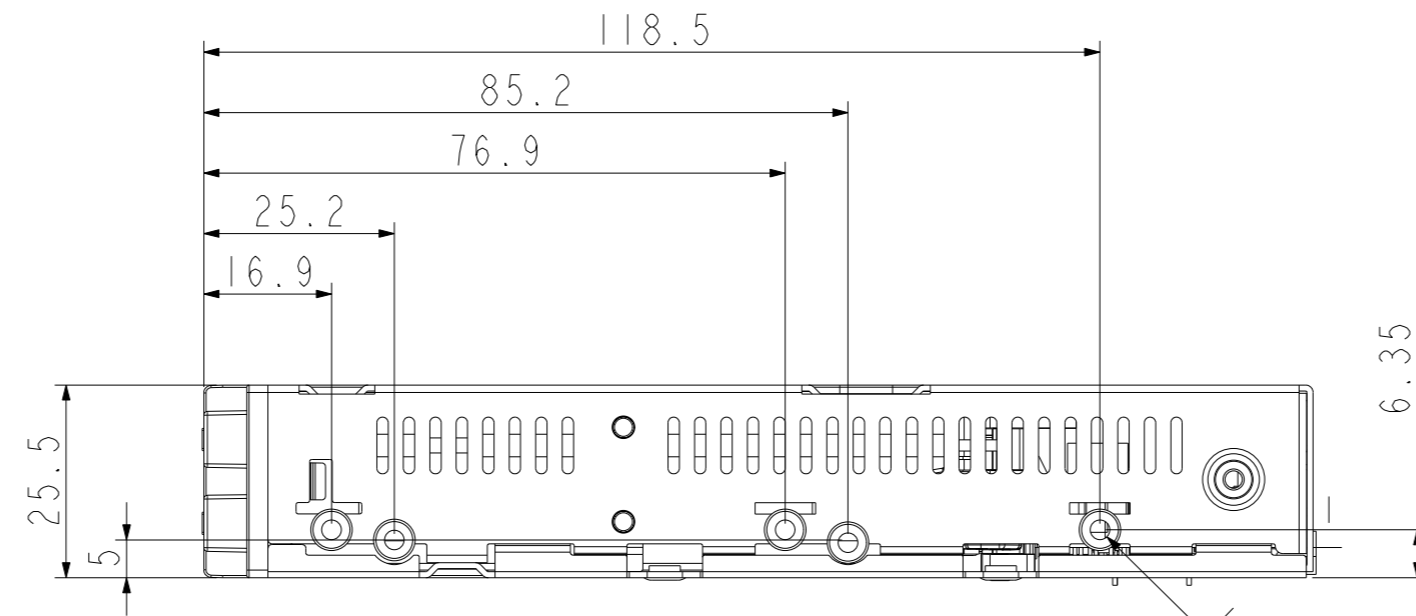

Revision History						
REV	EC No.	DATE (yy/mm/dd)	UPDATE DESCRIPTION	DESIGNER	APPROVE	REMARK
			As Shown	Calvin		

IR2770外觀尺寸圖

THIS DRAWING AND SPECIFICATIONS, HEREIN, ARE THE PROPERTY OF RAIDON INTERNATIONAL AND SHALL NOT BE REPRODUCED, COPIED, OR USED IN WHOLE OR IN PART AS THE BASIS FOR THE MANUFACTURE OR SALE OF ITEMS WITHOUT WRITTEN PERMISSION, RAIDON INTERNATIONAL.

MATERIAL (SPEC) ASSY		SCALE 1:1 [1.1]		RAIDON <i>CONFIDENTIAL</i>			
FINISH		ANGLE					
SELECT V		V		UNIT mm		MODEL NO. IR2770	
DIM TOL		A B C D		SHEET 1 of 1		PART NO. -	
0-5		±0.02 ±0.05 ±0.1 ±0.2		REV 1.0		VER -	
6-10		±0.05 ±0.1 ±0.15 ±0.3		SHEET SIZE A2		DESIGNER Calvin	
11-50		±0.1 ±0.15 ±0.20 ±0.5		APPROVED			
50-100		±0.15 ±0.2 ±0.25 ±1					
101+		±0.15% ±0.2% ±0.25% ±1.0%					