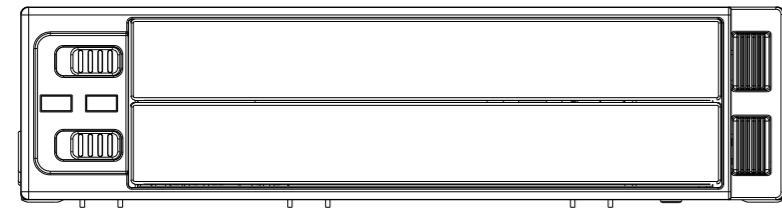

Revision History						
REV	EC No.	DATE (yy/mm/dd)	UPDATE DESCRIPTION	DESIGNER	APPROVE	REMARK
			As Shown	Calvin		

IR2770外觀尺寸圖

THIS DRAWING AND SPECIFICATIONS, HEREIN, ARE THE PROPERTY OF RAIDON INTERNATIONAL AND SHALL NOT BE REPRODUCED, COPIED, OR USED IN WHOLE OR IN PART AS THE BASIS FOR THE MANUFACTURE OR SALE OF ITEMS WITHOUT WRITTEN PERMISSION, RAIDON INTERNATIONAL.

MATERIAL (SPEC) ASSY		SCALE 1:1 [1.1]		RAIDON <i>CONFIDENTIAL</i>			
FINISH		ANGLE					
SELECT V		V		UNIT mm		MODEL NO. IR2770	
DIM TOL		A B C D		SHEET 1 of 1		PART NO. -	
0-5		±0.02 ±0.05 ±0.1 ±0.2		REV 1.0		VER -	
6-10		±0.05 ±0.1 ±0.15 ±0.3		SHEET SIZE A2		DESIGNER Calvin	
11-50		±0.1 ±0.15 ±0.20 ±0.5		APPROVED			
50-100		±0.15 ±0.2 ±0.25 ±1					
101+		±0.15% ±0.2% ±0.25% ±1.0%					